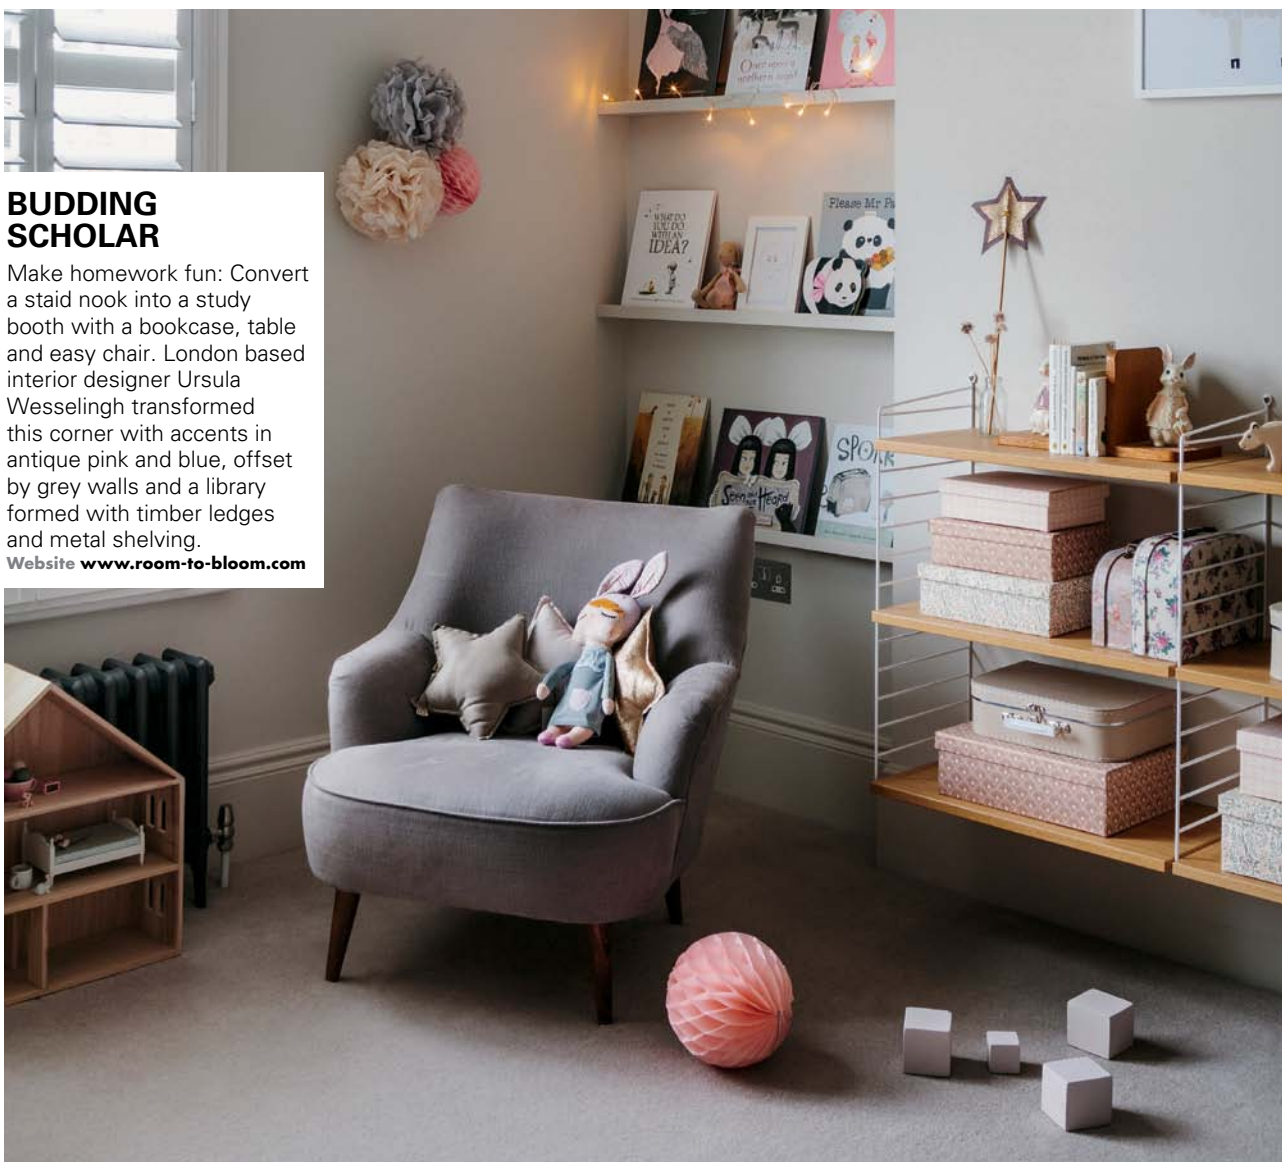

FOCUS ON LIVING WITH CHILDREN

BUDDING SCHOLAR

Make homework fun: Convert a staid nook into a study booth with a bookcase, table and easy chair. London based interior designer Ursula Wesseling transformed this corner with accents in antique pink and blue, offset by grey walls and a library formed with timber ledges and metal shelving.

Website www.room-to-bloom.com

AND MORE...

TOP PICKS HANDMADE TOYS

Make handcrafted playthings in organic materials your child's best friends

**KEEP
IT
NATURAL**